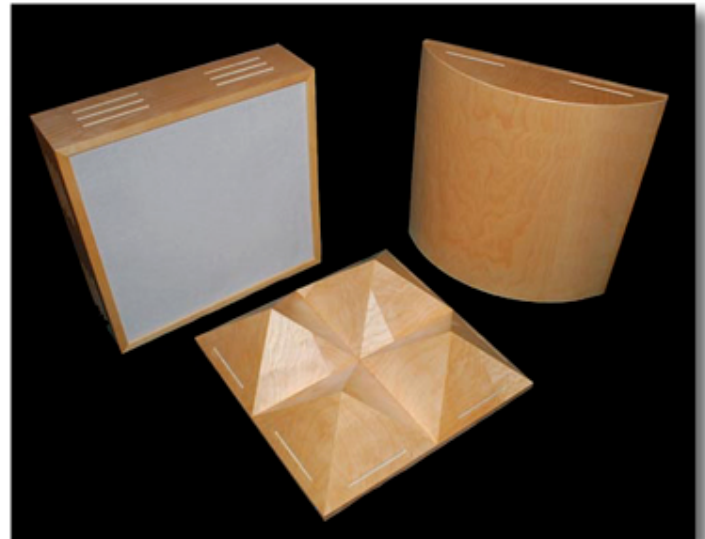

Dimension4 systems are available in three performance levels: Symphony (high-end), Concerto (intermediate), and Melody (entry-level). Utilizing a scientific combination of high-performance composite absorbers, diffusers, and bass traps, each system is calculated to provide best-in-class sound quality. Each performance level is available for small, medium, and large rooms to ensure there is a size that's right for you. Simply start with the base system and add Upgrade 1 or 2 for larger rooms.

Dimension4 systems feature modules for your walls that provide reflection and echo control, as well as spatial diffusion. Also included are ceiling panels to dissipate detrimental vertical first reflections and bass absorber traps to address the low-frequency balance of the room. The absorbers utilize a patented composite of environmentally friendly rockwool and fiberglass for high-performance sound control.

For more info go to www.msr-inc.com or call (800) 497-2087.

Dimension4 Symphony

As the flagship of the Dimension4 series, the Dimension4 Symphony system offers high-end acoustic control for the uncompromising home theater aficionado. Dimension4 Symphony is comfortable in the most demanding screening rooms. Symphony is the only Dimension4 system to include the award-winning* MSR SpringTrap™ bass trap standard.

Available in a variety of wood finishes and fabric colors.

Symphony System:
12 Absorbers
14 Diffusers
2 Ceiling Clouds
2 SpringTraps
$6,920