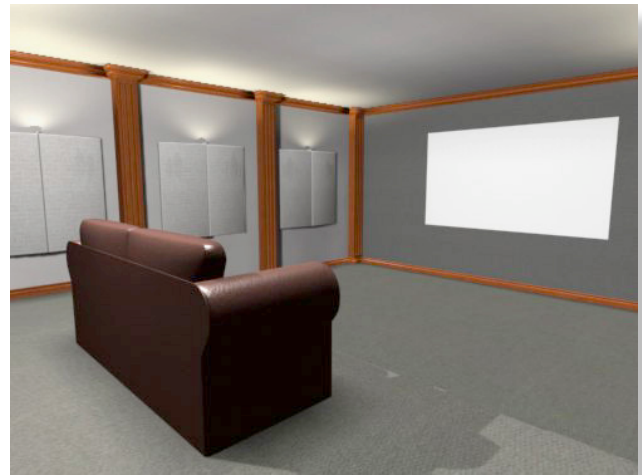

Dimension4 Concerto

The mid-level Dimension4 Concerto system offers enhanced sound control for the quality-conscious home theater enthusiast. With its high-performance absorbers, diffusers, and Bazorber™ bass traps, the Dimension4 Concerto system is the ultimate choice for media and game room environments.

Available in a variety of fabric colors.

Concerto System:
6 Absorbers
6 Diffusers
2 Ceiling Clouds
2 Bazorbers
$3,290

Dimension4 Melody

The entry-level Dimension4 Melody system offers outstanding value and room control for the budget-conscious home theater owner.

Melody is built on the same patented composites of high-performance Rockwool and fiberglass as the Symphony and Concerto systems. Furthermore, the clever use of wedge strips for diffusion, and corner panels for bass control, make the Dimension4 Melody system the ultimate choice in flexibility and value.

Available in gray and tan fabric colors.